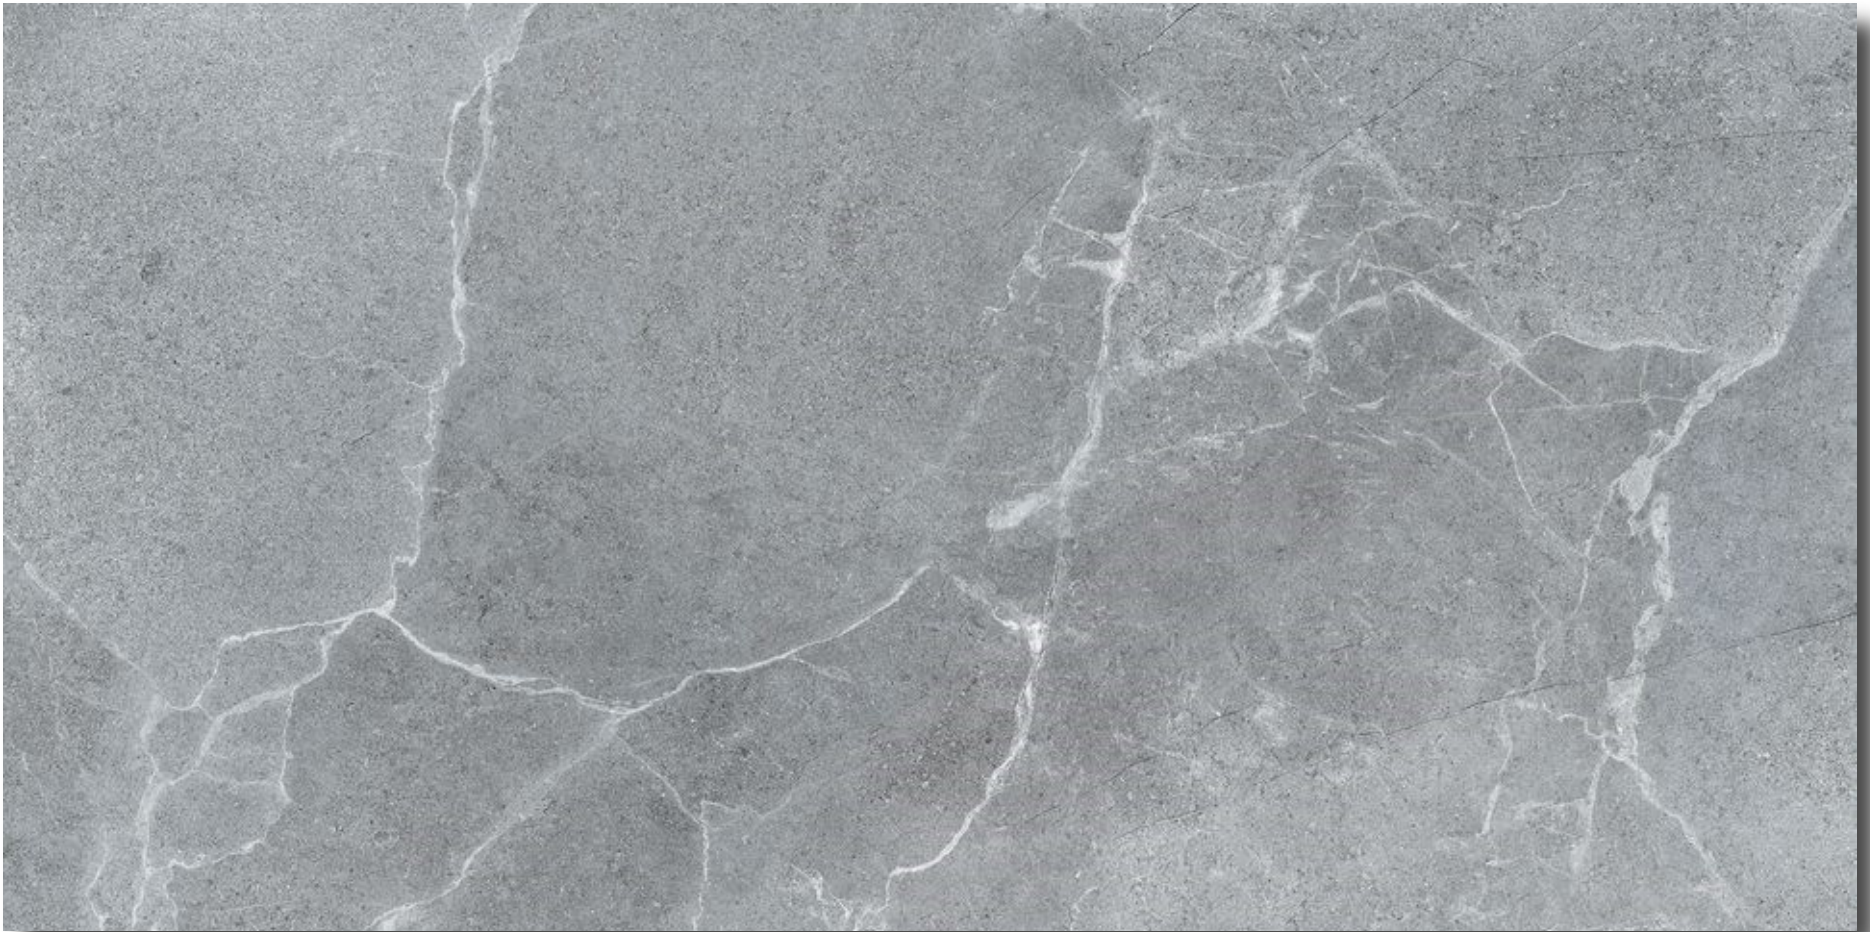

COLOR: GREY
FINISH: POLISHED

OLYMPUS
GLAZED PORCELAIN TILE

COLOR: PEARL
FINISH: POLISHED

OLYMPUS
GLAZED PORCELAIN TILE

COLOR: PEARL

FINISH: POLISHED

FORMAT: 24" x 48"

*PRODUCT COLOR MAY SLIGHTLY VARY DUE TO PHOTOGRAPHIC LIGHTING
SOURCE OR MONITOR SETTINGS.

- 
Rectified
- 
Floor
- 
Wall
- 
Polished
- 
Moderate
- 
Indoors
- 
Light
Commerce
- 
Resistant

PACKING INFO				
FORMAT	SF/PALLET	LBS/PALLET	PCS/BOX	BXS/PALLET
24" x 48"	496,00	2,442,72	2	32

COLOR: GRAY

FINISH: POLISHED

FORMAT: 24" x 48"

*PRODUCT COLOR MAY SLIGHTLY VARY DUE TO PHOTOGRAPHIC LIGHTING SOURCE OR MONITOR SETTINGS.

- 
Rectified
- 
Floor
- 
Wall
- 
Polished
- 
Moderate
- 
Indoors
- 
Light
Commerce
- 
Resistant