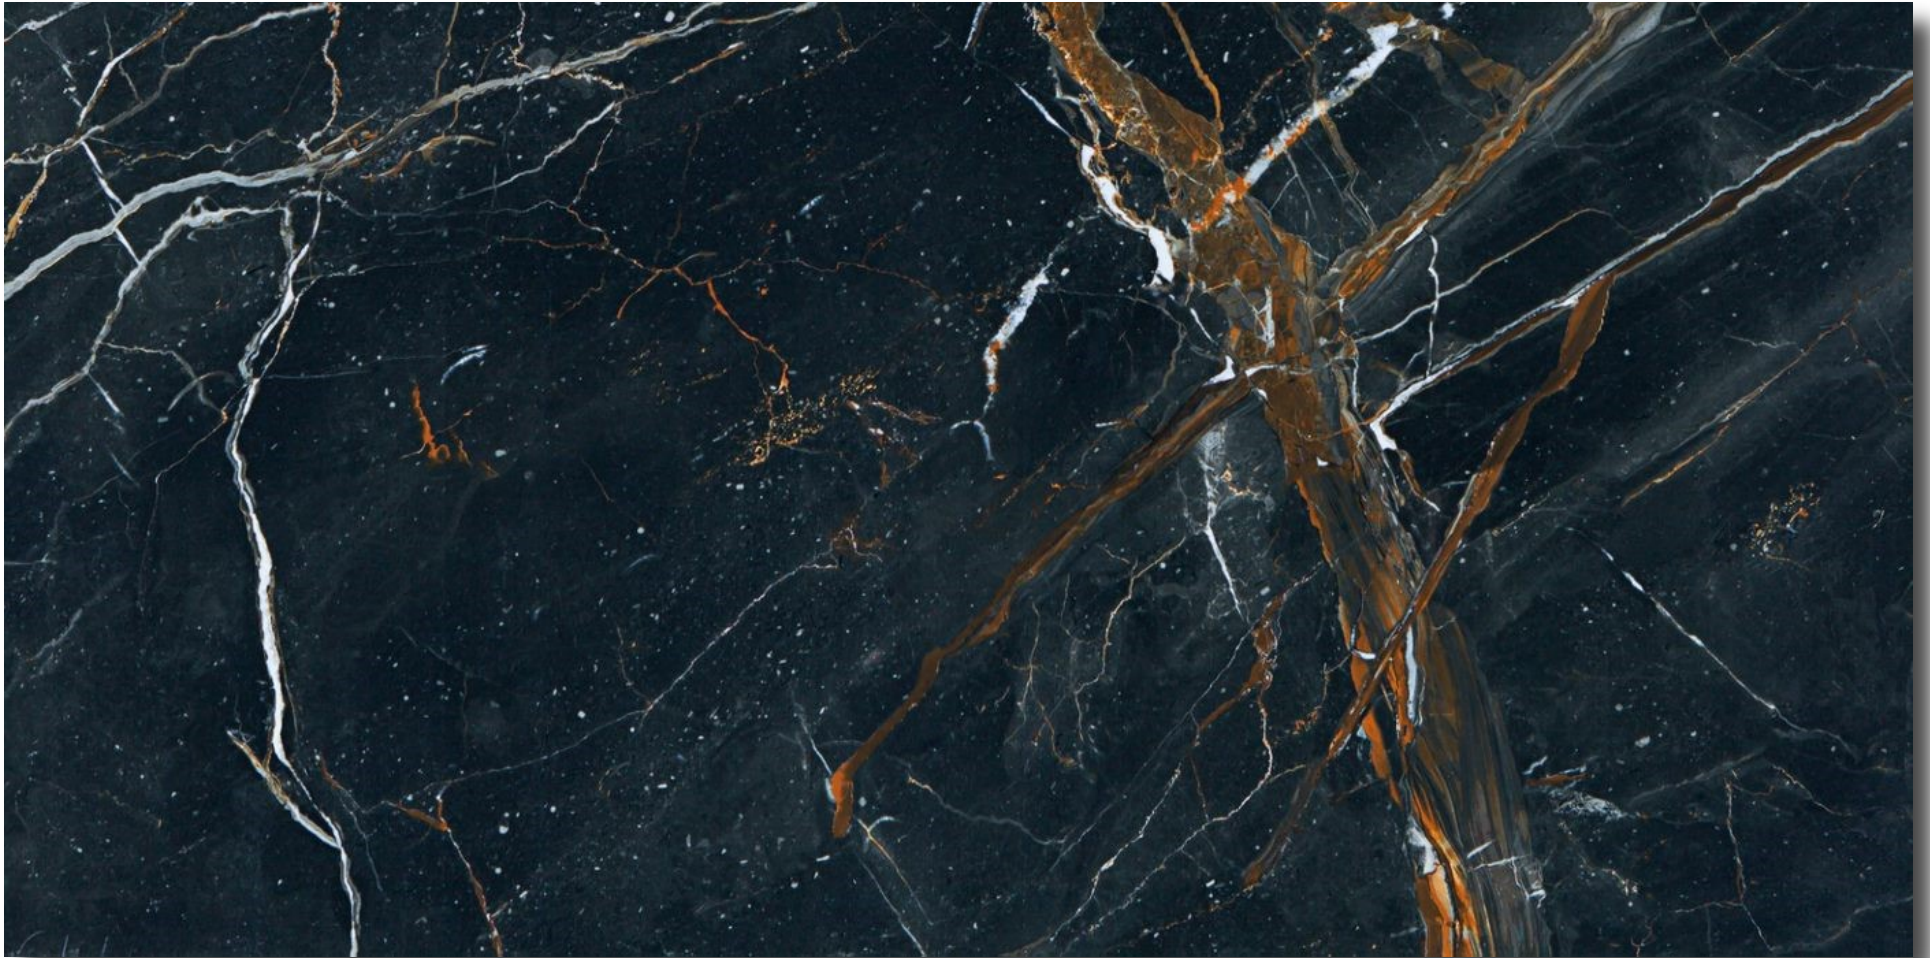

VANCOUVER

GLAZED PORCELAIN TILE

VANCOUVER

COLOR: BLACK

FINISH: POLISHED

FORMAT: 24" x 48"

*PRODUCT COLOR MAY SLIGHTLY VARY DUE TO PHOTOGRAPHIC LIGHTING SOURCE OR MONITOR SETTINGS.

- 
Rectified
- 
Floor
- 
Wall
- 
Polished
- 
Substantial
- 
Indoors
- 
Light
Commerce
- 
Resistant